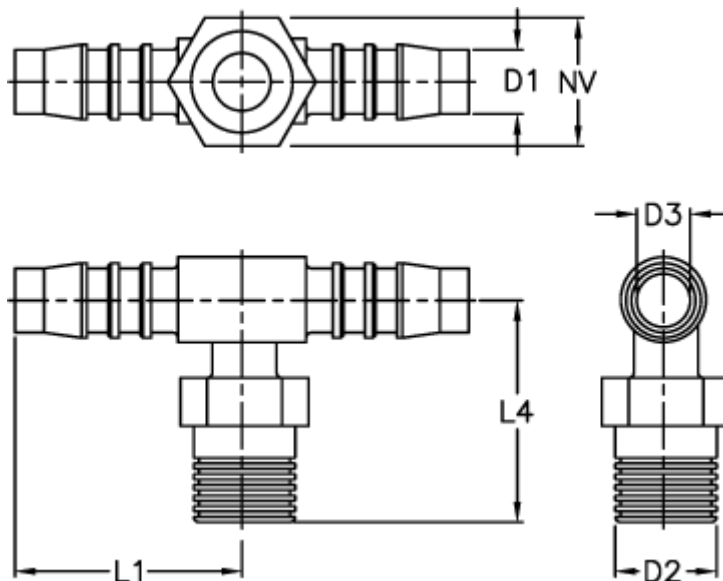

Article number: 027208918004

Description: Norma hose coupling TES 4 / 1/4 NPT

Measures

D1 = 4

D2 = 1/4 NPT

D3 = 2.5

L1 = 21.0

L4 = 26.0

NV = 14